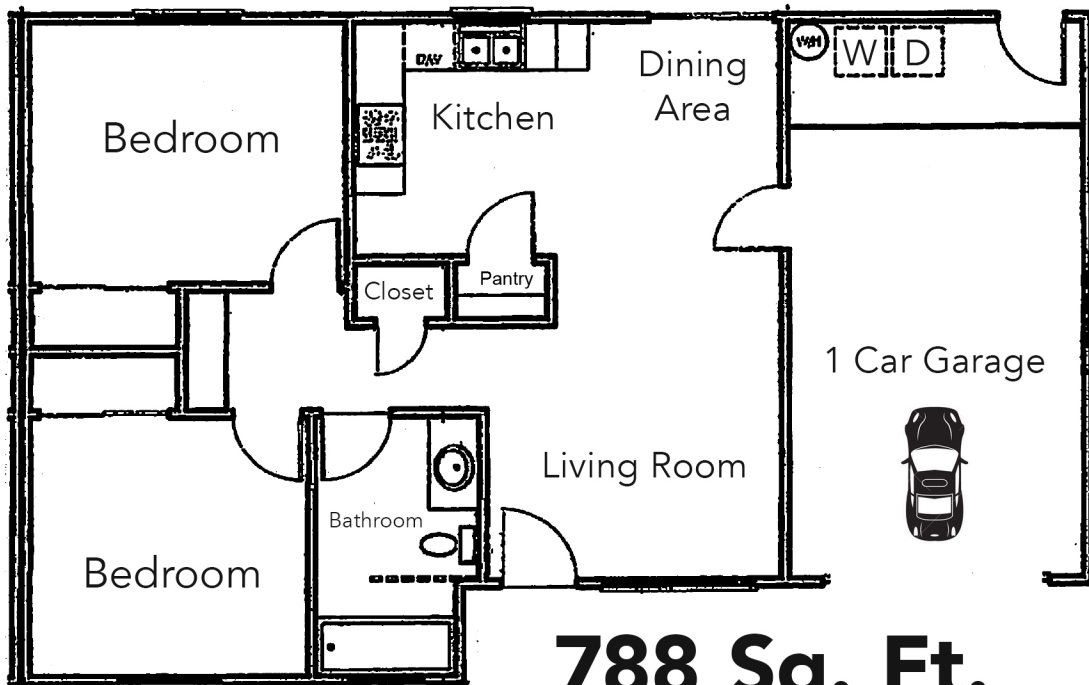

Tyner Ranch Apartments

2 BEDROOM FLOOR PLANS

788 Sq. Ft.

2 Bedroom 1 Bath

1 Car Garage