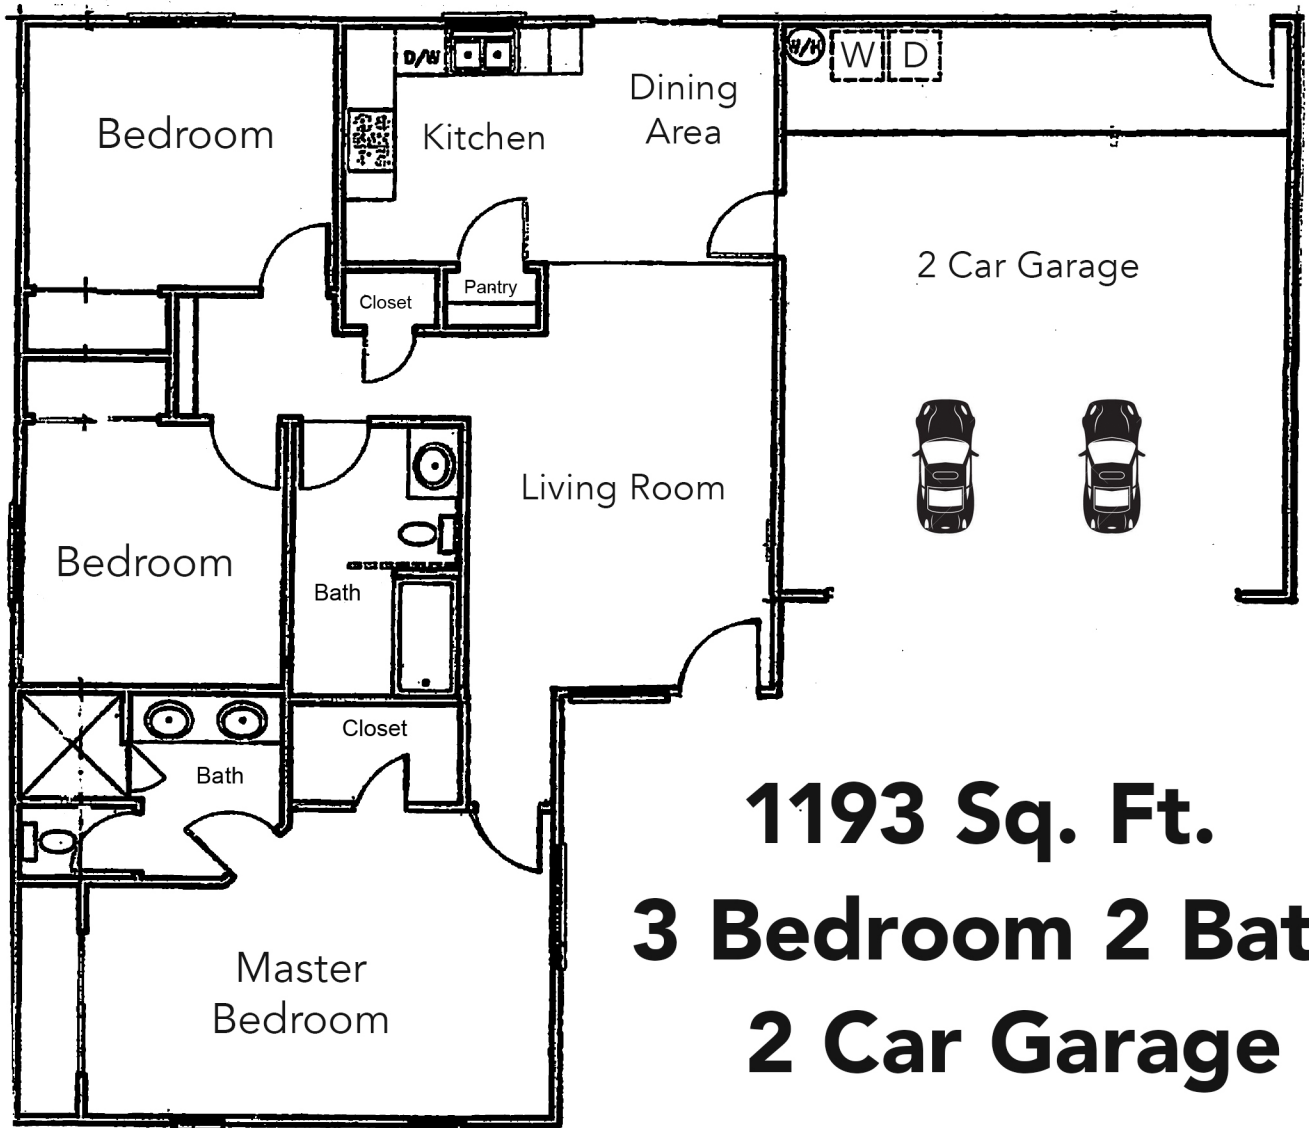

Tyner Ranch Apartments

3 BEDROOM FLOOR PLANS

1193 Sq. Ft.
3 Bedroom 2 Bath
2 Car Garage